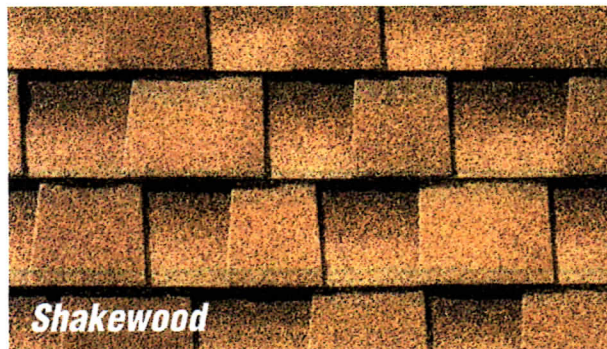

## Most Popular High Definition® Colors (Available nationwide)

**Barkwood**

**Charcoal**

**Hickory**

**Hunter Green**

**Shakewood**

**Slate**

**Weathered Wood**

Note: StainGuard® Protection available in most areas

Note: It is difficult to reproduce the color clarity and actual color blends of the shingles in this catalog. Before selecting your color, please ask to see several full-size shingles.