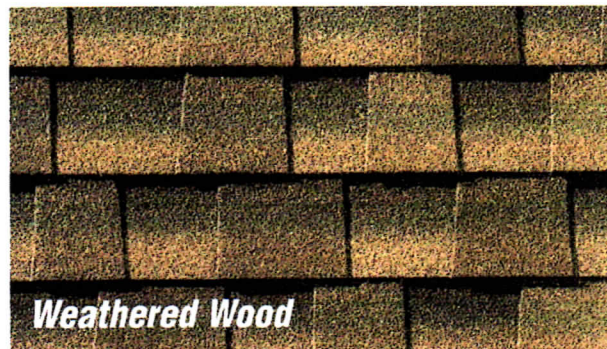

## Most Popular High Definition® Colors (Available nationwide)

**Barkwood**

**Charcoal**

**Hickory**

**Hunter Green**

**Shakewood**

**Slate**

**Weathered Wood**

Note: StainGuard® Protection available in most areas

Note: It is difficult to reproduce the color clarity and actual color blends of the shingles in this catalog. Before selecting your color, please ask to see several full-size shingles.